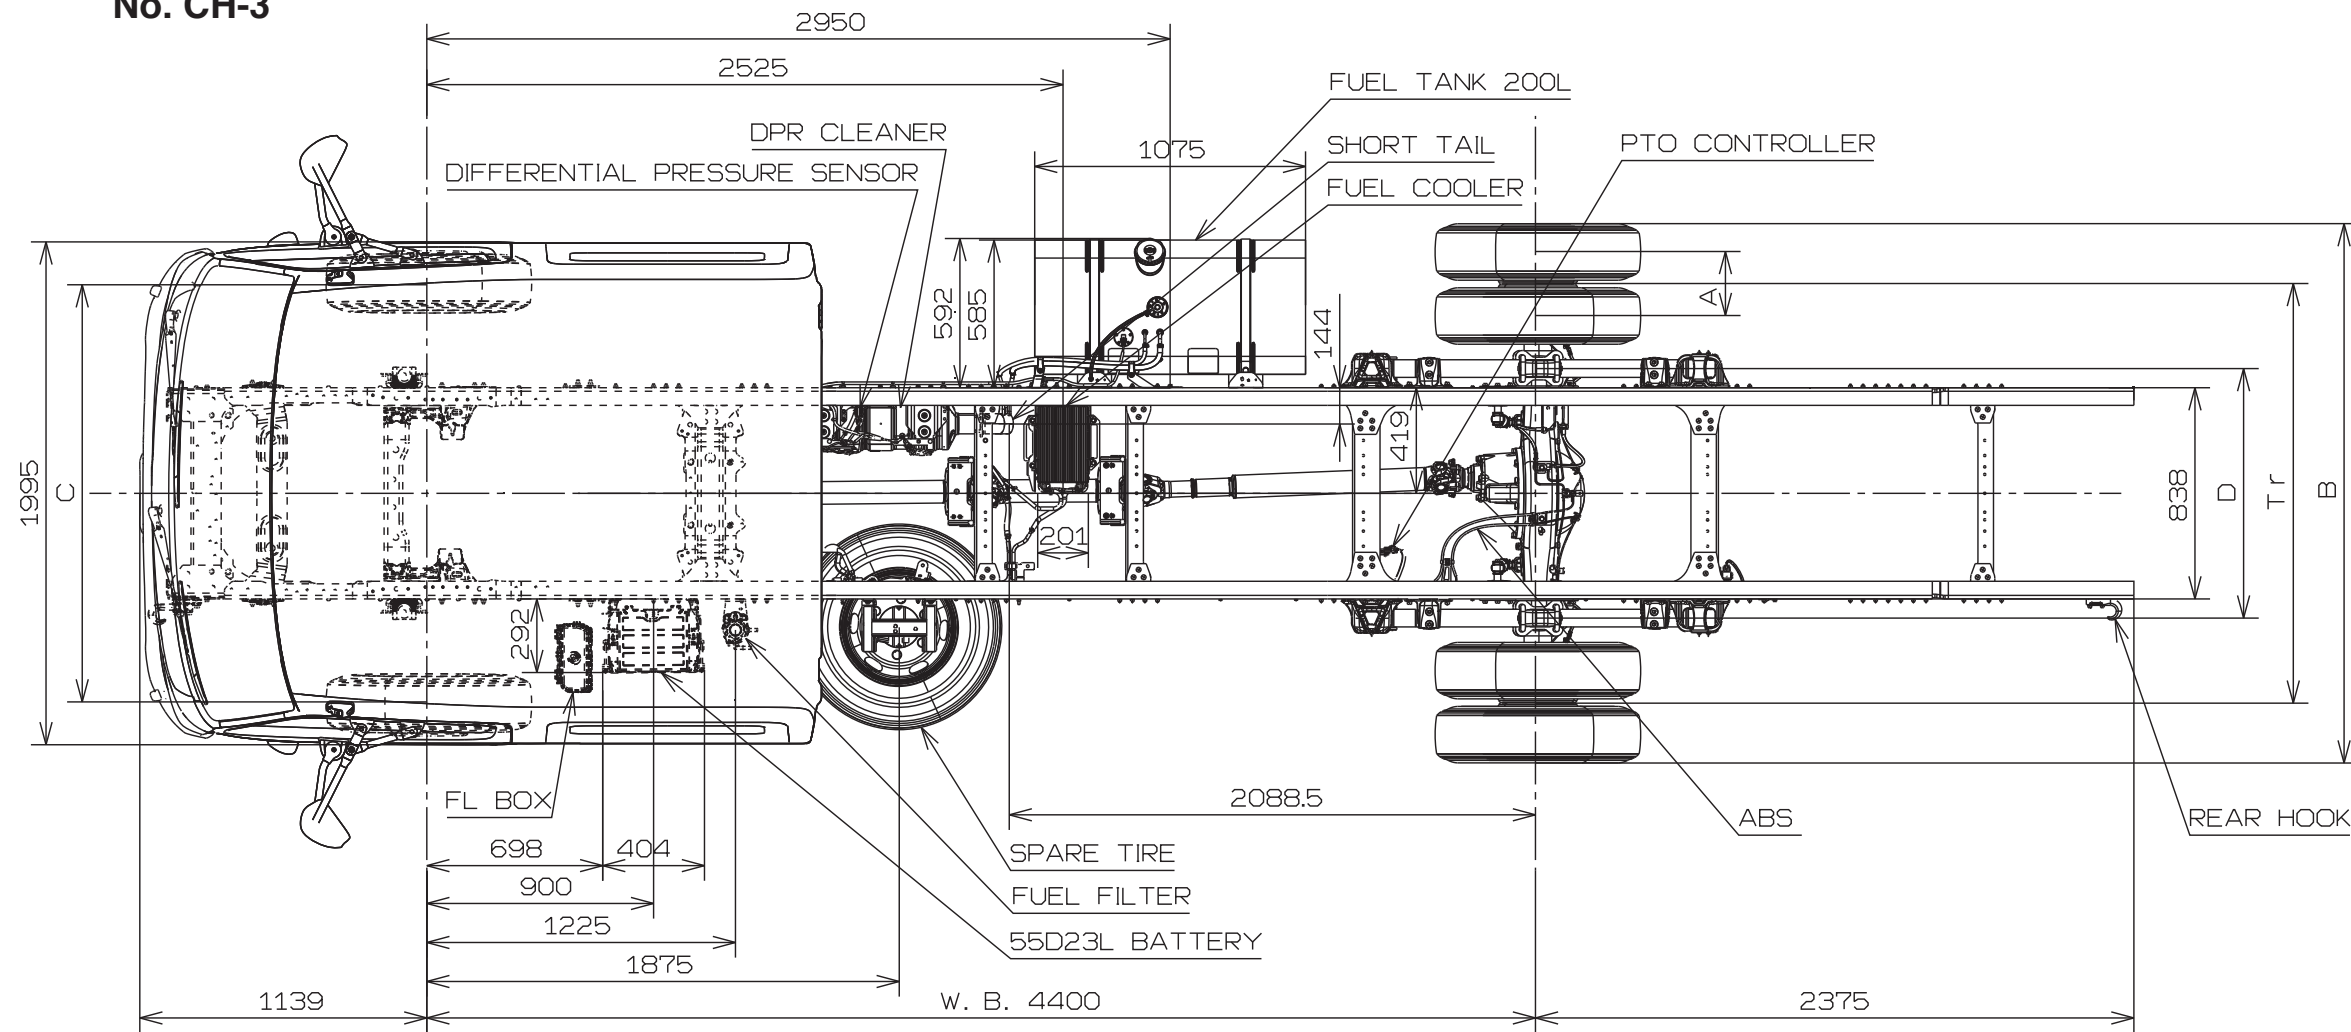

No. CH-3

Unit : mm

MODEL	TIRE SIZE	A	B	C	D	Tr	DETAIL OF ★L				★L	★Hc	★Hf	★Hr	★Hro
							FRAME	HOOK	SPARE TIRE	Rr. BUMPER					
XJC740R-ZKTQJQ3	225/80R17.5-123/122	254	2133	1655	990	1660	7905	7855	-	-	7905	2352	744	826	871
XJC740R-ZKTTJQ3	225/80R17.5-123/122	254	2133	1655	990	1660	7905	7855	-	-	7905	2348	741	836	886
XJC740R-ZKFTKQ3	225/80R17.5-123/122	254	2133	1655	990	1660	7905	7854	-	-	7905	2349	742	836	887

[NOTE]

- The dimensions described above are designed figure under the chassis condition.
- When selected or fitted optional equipment or local parts such as tire, leaf spring, fuel tank and etc., should be examined the frame height from ground by body manufacturer.
- Figures marked "★" dimensions are measured in parallel with the surface of the ground.