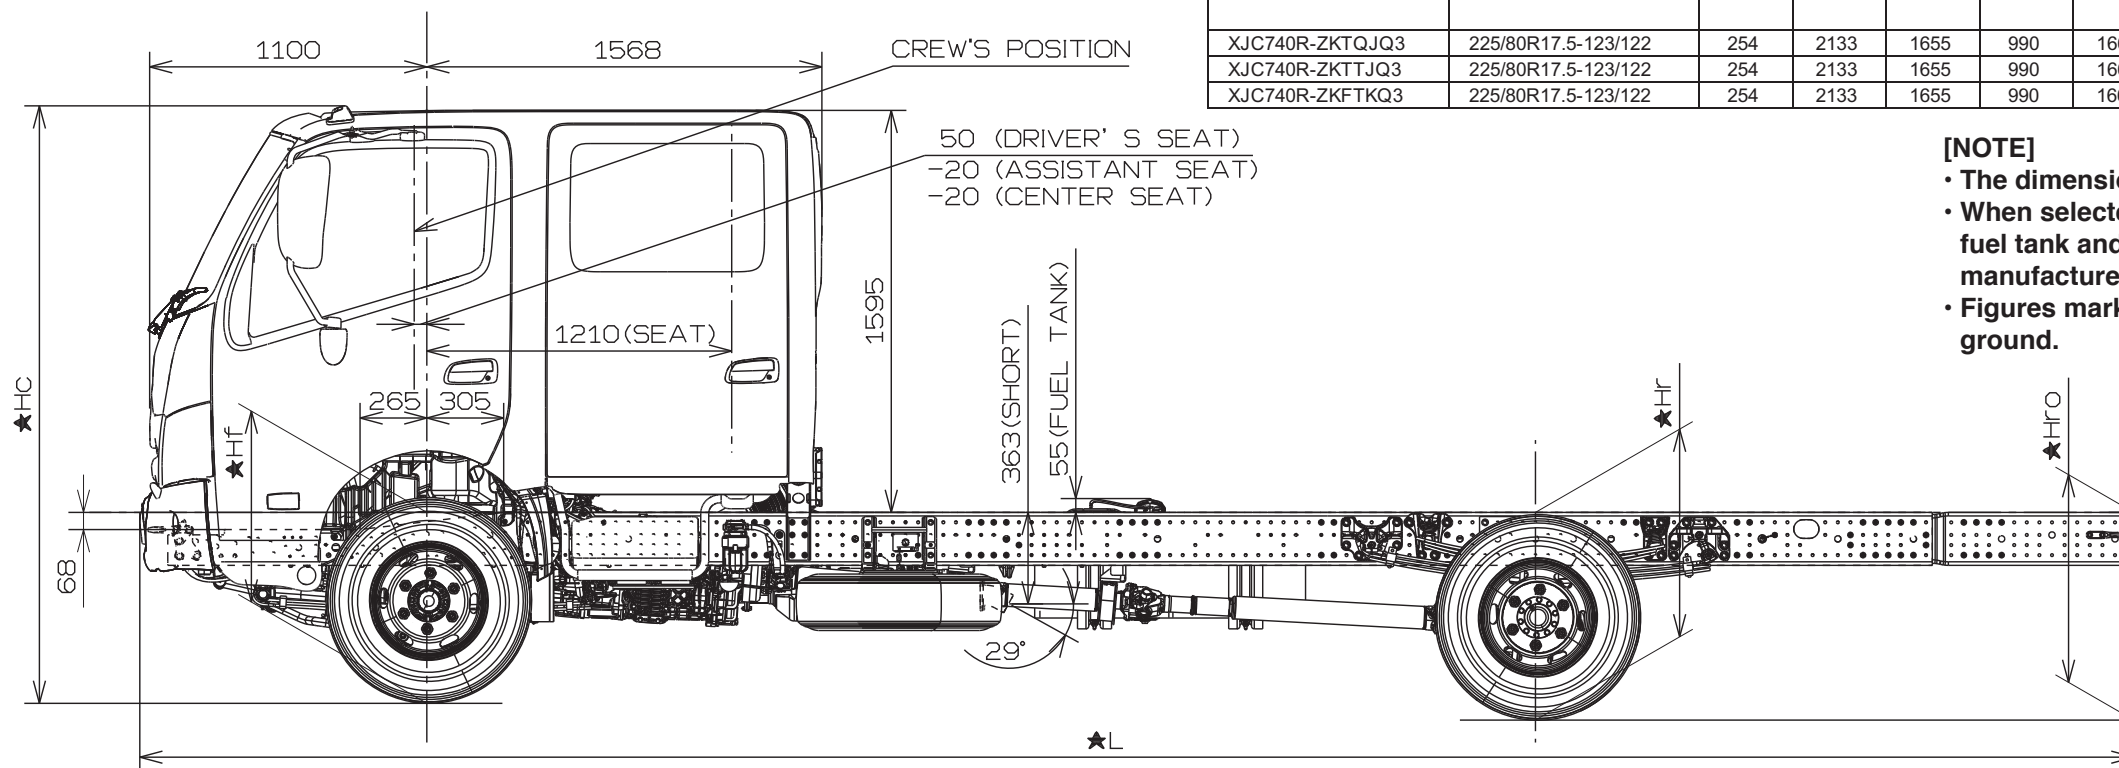

No. CH-3

Unit : mm

MODEL	TIRE SIZE	A	B	C	D	Tr	DETAIL OF ★L				★L	★Hc	★Hf	★Hr	★Hro
							FRAME	HOOK	SPARE TIRE	Rr. BUMPER					
XJC740R-ZKTQJQ3	225/80R17.5-123/122	254	2133	1655	990	1660	7905	7855	-	-	7905	2352	744	826	871
XJC740R-ZKTTJQ3	225/80R17.5-123/122	254	2133	1655	990	1660	7905	7855	-	-	7905	2348	741	836	886
XJC740R-ZKFTKQ3	225/80R17.5-123/122	254	2133	1655	990	1660	7905	7854	-	-	7905	2349	742	836	887

[NOTE]

- The dimensions described above are designed figure under the chassis condition.
- When selected or fitted optional equipment or local parts such as tire, leaf spring, fuel tank and etc., should be examined the frame height from ground by body manufacturer.
- Figures marked "★" dimensions are measured in parallel with the surface of the ground.