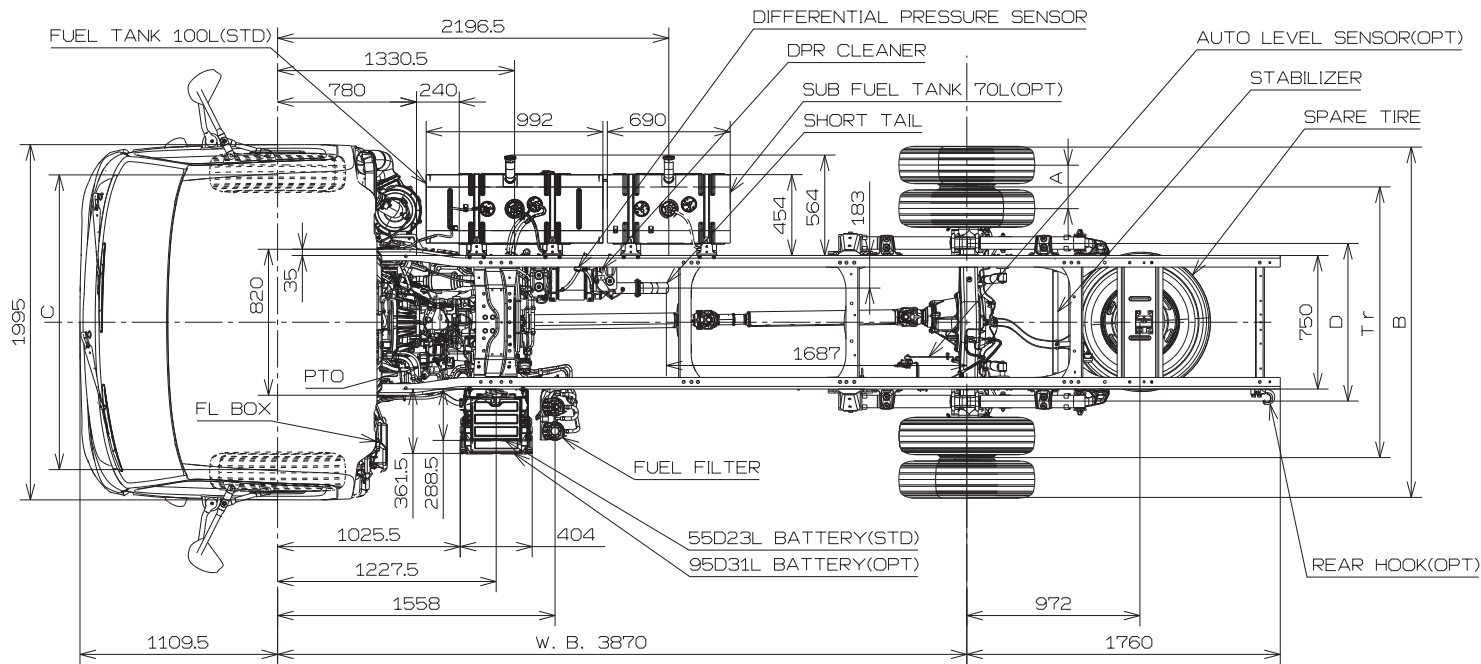

No. CH-6

Unit : mm

MODEL	TIRE	A	B	C	D	Tr	★L	★Hc	★Hf	★Hr	★Hro
XZU720R-HKFQTQ3	205/85R16	244	1967	1665	890	1520	6737	2203	694	761	791
	215/85R16	244	1975	1665	890	1520	6737	2213	704	770	801
XZU720R-HKFTTQ3	225/80R17.5	254	2062	1655	890	1590	6736	2234	726	816	857

[NOTE]

- The dimensions described above are designed figure under the chassis condition.
- When selected or fitted optional equipment or local parts such as tire, leaf spring, fuel tank and etc., should be examined the frame height from ground by body manufacturer.
- Figures marked "★" dimensions are measured in parallel with the surface of the ground.