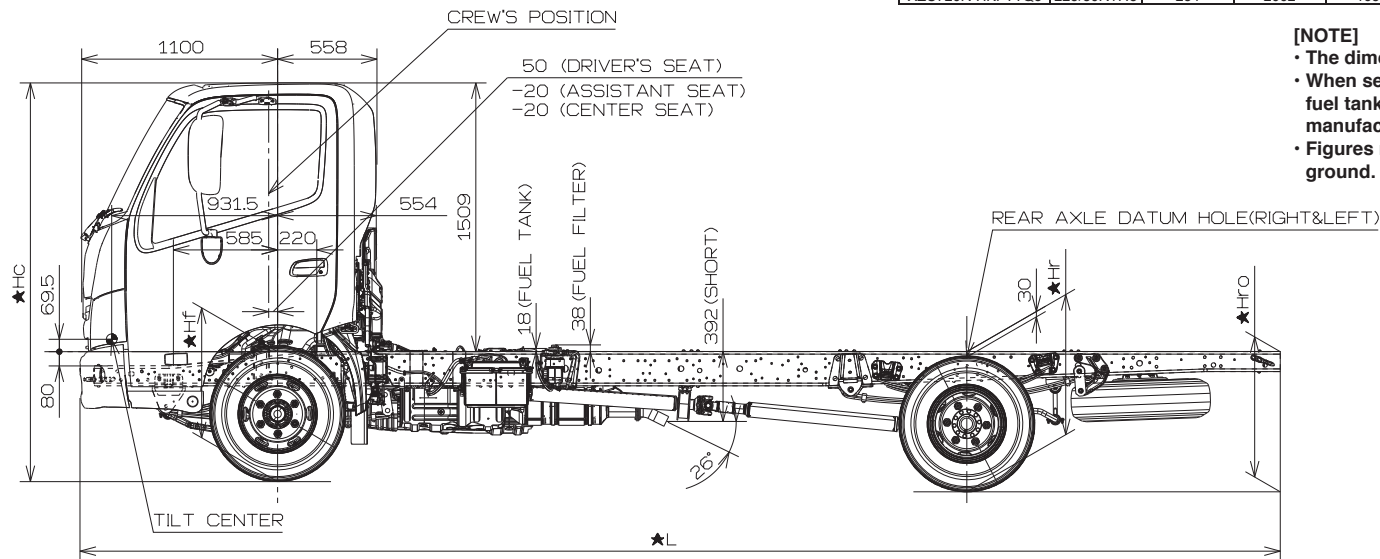

No. CH-6

Unit : mm

MODEL	TIRE	A	B	C	D	Tr	★L	★Hc	★Hf	★Hr	★Hro
XZU720R-HKFQTQ3	205/85R16	244	1967	1665	890	1520	6737	2203	694	761	791
	215/85R16	244	1975	1665	890	1520	6737	2213	704	770	801
XZU720R-HKFTTQ3	225/80R17.5	254	2062	1655	890	1590	6736	2234	726	816	857

[NOTE]

- The dimensions described above are designed figure under the chassis condition.
- When selected or fitted optional equipment or local parts such as tire, leaf spring, fuel tank and etc., should be examined the frame height from ground by body manufacturer.
- Figures marked "★" dimensions are measured in parallel with the surface of the ground.