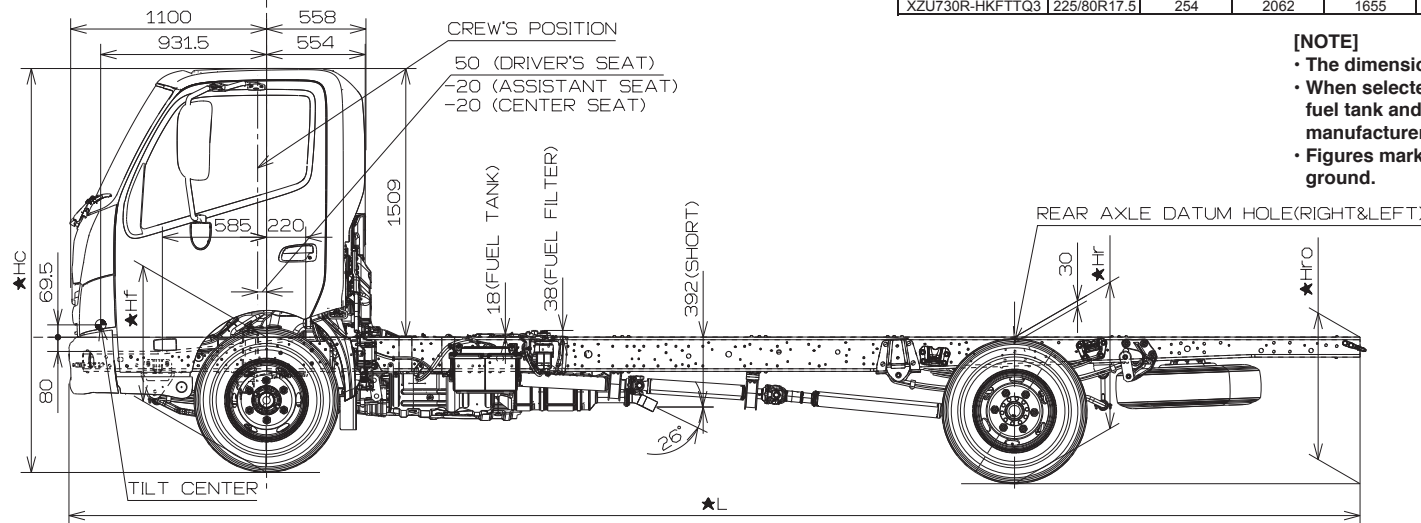

No. CH-9

Unit : mm

MODEL	TIRE	A	B	C	D	Tr	★L	★Hc	★Hf	★Hr	★Hro
XZU730R-HKFTTQ3	225/80R17.5	254	2062	1655	890	1590	7246	2234	725	816	857

[NOTE]

- The dimensions described above are designed figure under the chassis condition.
- When selected or fitted optional equipment or local parts such as tire, leaf spring, fuel tank and etc., should be examined the frame height from ground by body manufacturer.
- Figures marked "★" dimensions are measured in parallel with the surface of the ground.