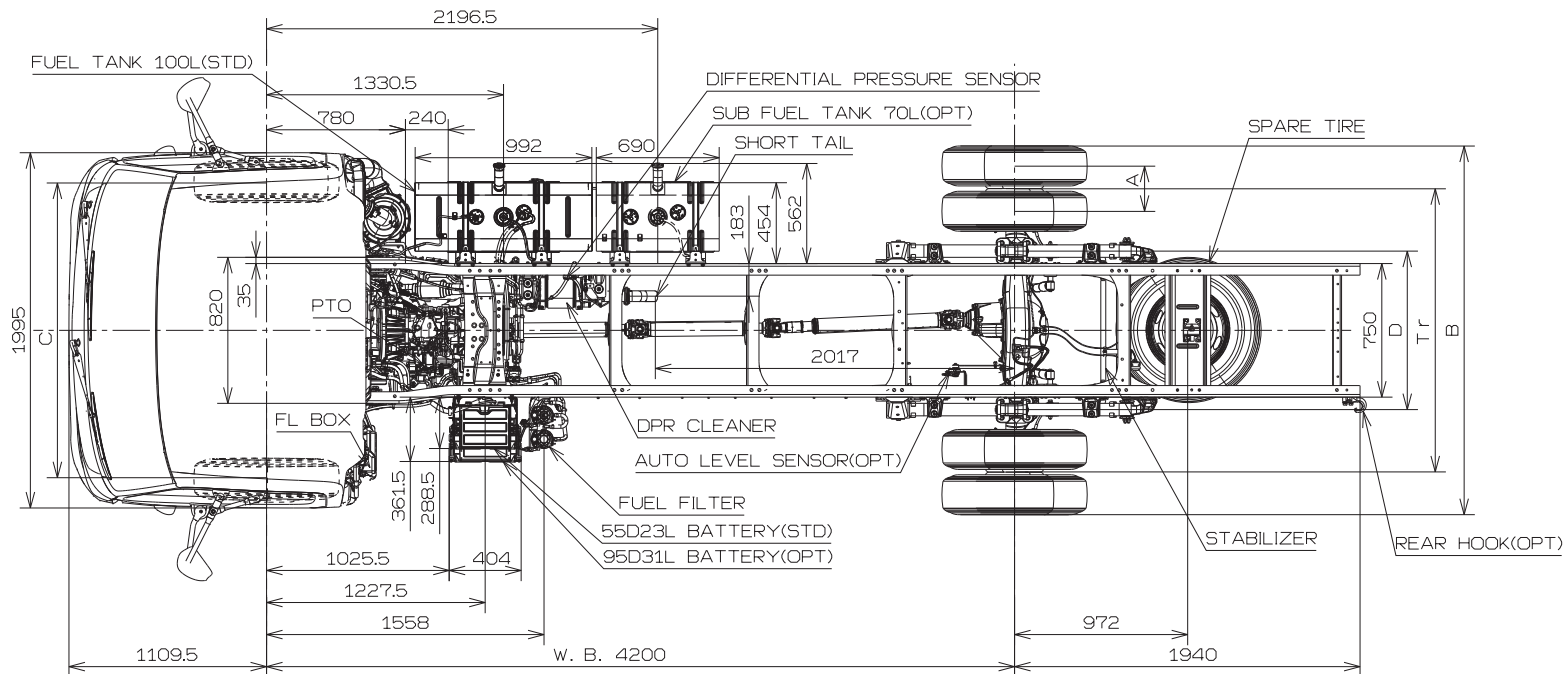

No. CH-9

Unit : mm

MODEL	TIRE	A	B	C	D	Tr	★L	★Hc	★Hf	★Hr	★Hro
XZU730R-HKFTTQ3	225/80R17.5	254	2062	1655	890	1590	7246	2234	725	816	857

[NOTE]

- The dimensions described above are designed figure under the chassis condition.
- When selected or fitted optional equipment or local parts such as tire, leaf spring, fuel tank and etc., should be examined the frame height from ground by body manufacturer.
- Figures marked "★" dimensions are measured in parallel with the surface of the ground.