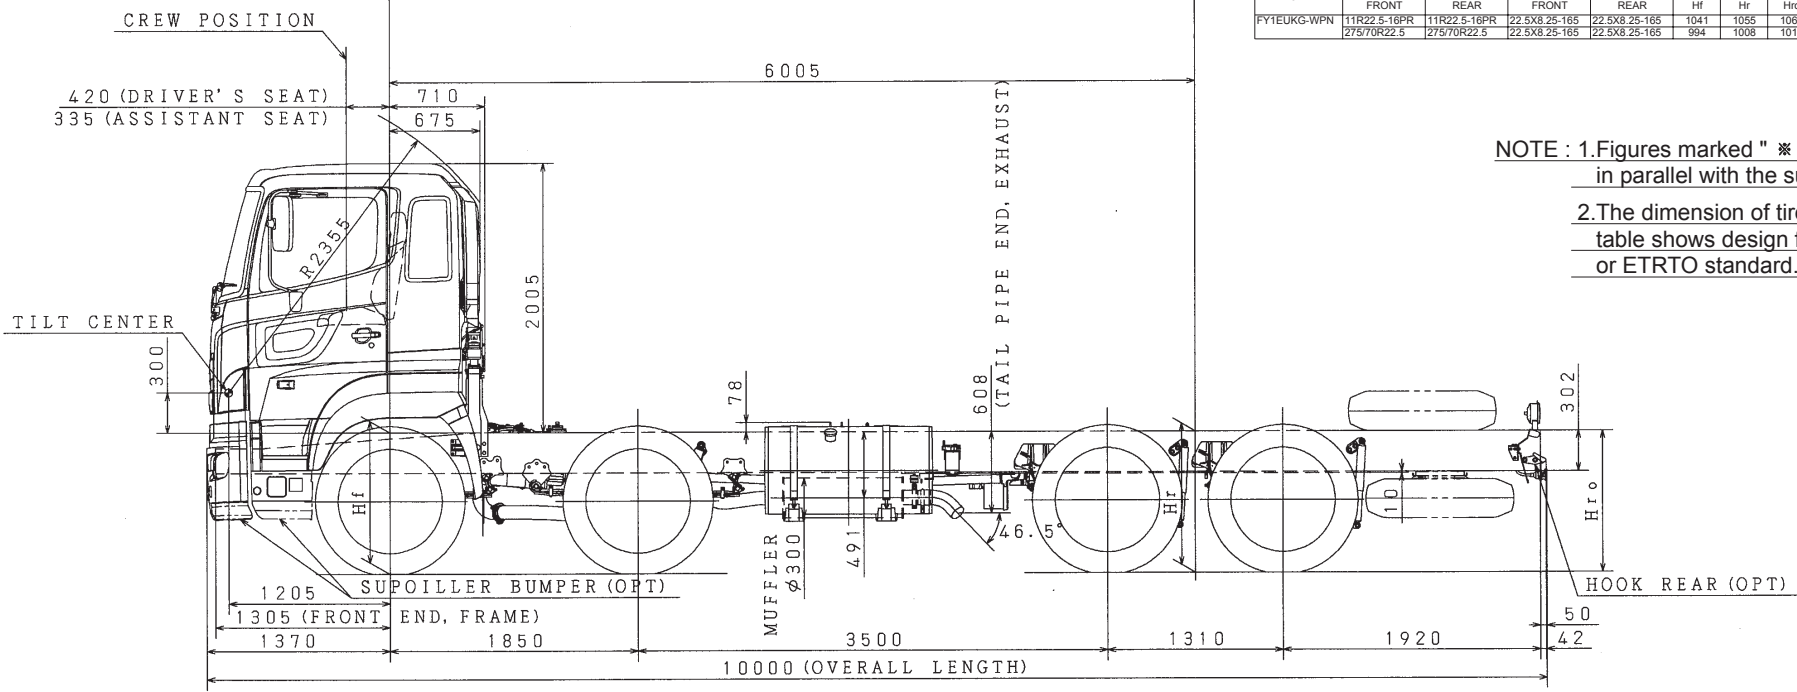

No. CH-2

Unit : mm

MODEL	TIRE		DISC		DIMENSIONS								
	FRONT	REAR	FRONT	REAR	Hf	Hr	Hro	A	B	FR Tr	RR Tr	Td	Tr
FY1EUG-WPN	11R22.5-16PR	11R22.5-16PR	22.5X8.25-16S	22.5X8.25-16S	1041	1055	1061	285	246	2050	1840	330	2449
	275/70R22.5	275/70R22.5	22.5X8.25-16S	22.5X8.25-16S	984	1008	1014	238	199	2050	1840	330	2446

NOTE : 1. Figures marked "※" dimensions are measured in parallel with the surface of the ground.
 2. The dimension of tire to be mentioned in above table shows design figure according to JATMA or ETRTO standard.