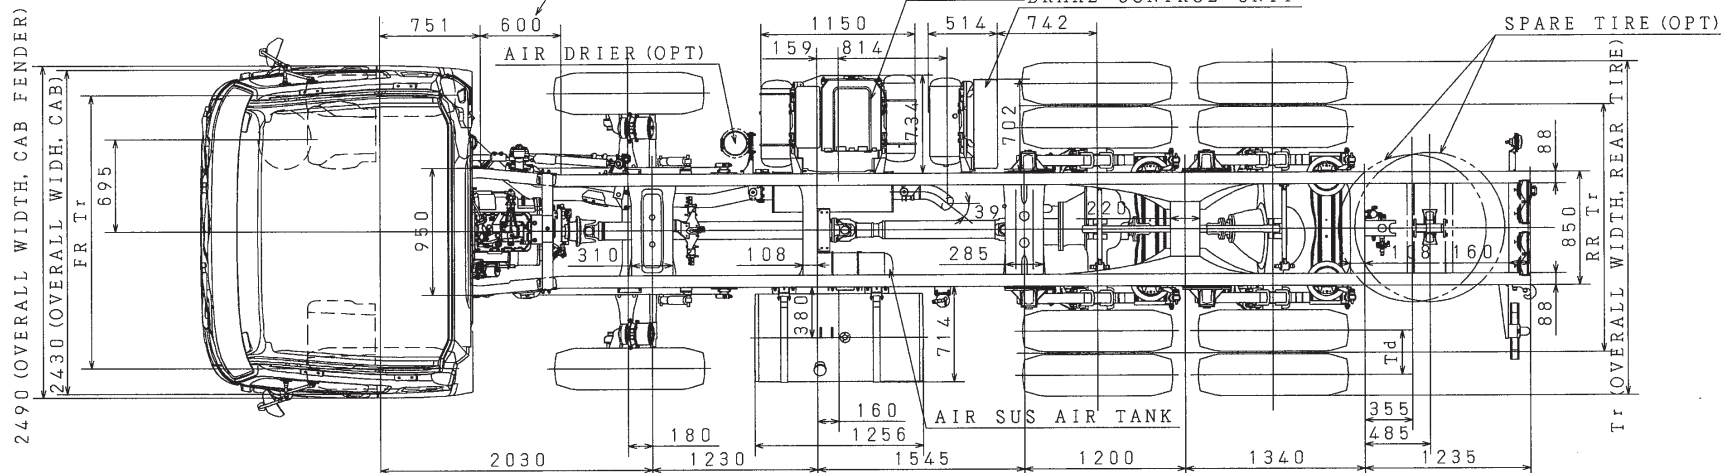

No. CH-2

Unit : mm

MODEL	TIRE		DISC		DIMENSIONS								
	FRONT	REAR	FRONT	REAR	Hf	Hr	Hro	A	B	FR Tr	RR Tr	Td	Tr
FY1EUG-WPN	11R22.5-16PR	11R22.5-16PR	22.5X8.25-16S	22.5X8.25-16S	1041	1055	1061	285	246	2050	1840	330	2449
	275/70R22.5	275/70R22.5	22.5X8.25-16S	22.5X8.25-16S	984	1008	1014	238	199	2050	1840	330	2446

NOTE : 1. Figures marked "※" dimensions are measured in parallel with the surface of the ground.
 2. The dimension of tire to be mentioned in above table shows design figure according to JATMA or ETRTO standard.