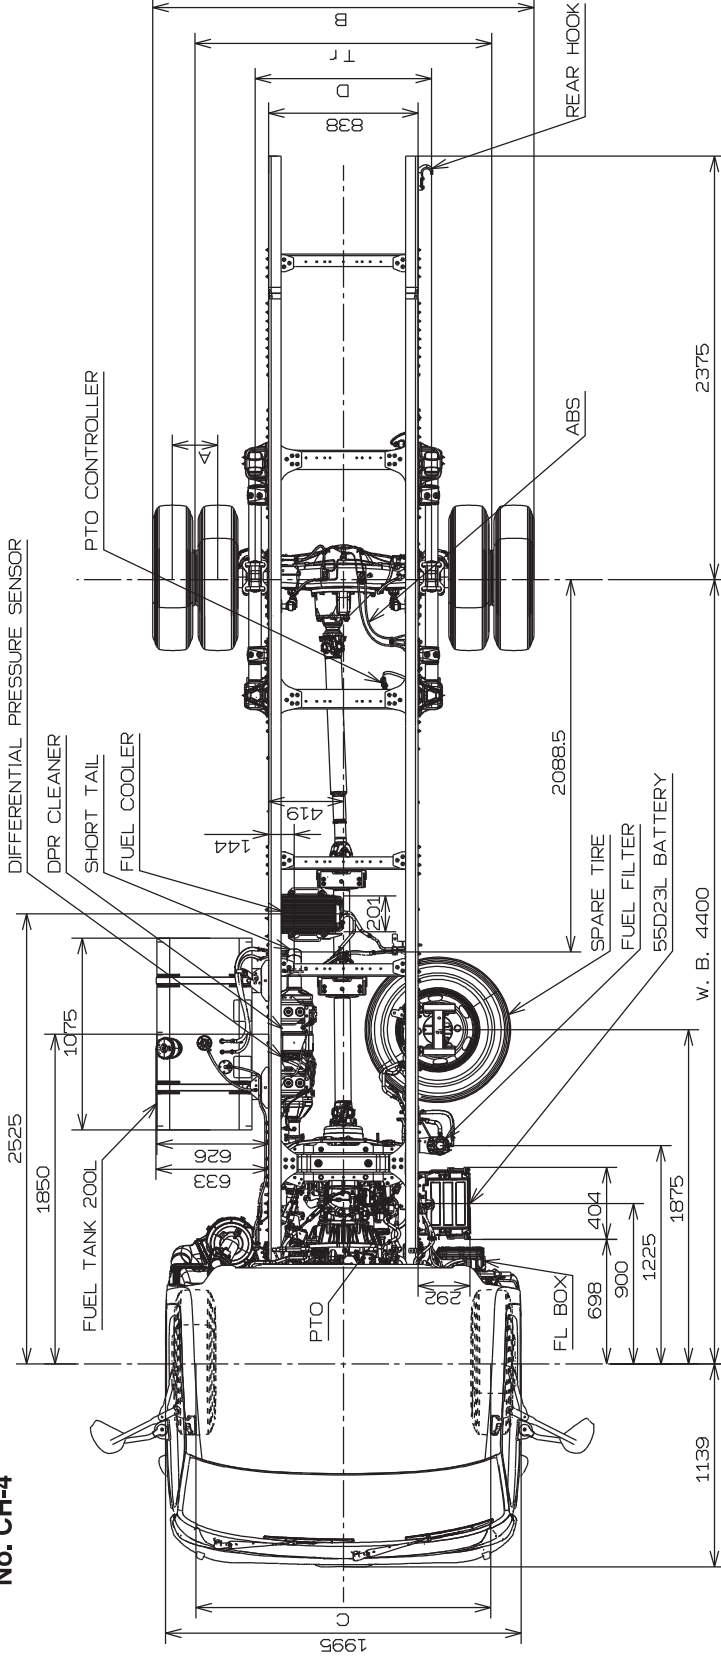

No. CH-4

Unit : mm

MODEL	TIRE SIZE	A	B	C	D	Tr	DETAIL OF ★L			★L	★Hc	★Hf	★Hr	★Hro
							FRAME	HOOK	SPARE TIRE					
XLC740R-WKTTJQ3	225/80R7.5-123/122	254	2133	1655	990	1660	7905	7854	-	7905	2351	745	839	890
XLC740R-WKFTKG3	225/80R7.5-123/122	254	2133	1655	990	1660	7905	7854	-	7905	2352	745	839	890

[NOTE]

- The dimensions described above are designed figure under the chassis condition.
- When selected or fitted optional equipment or local parts such as tire, leaf spring, fuel tank and etc., should be examined the frame height from ground by body manufacturer.
- Figures marked "★" dimensions are measured in parallel with the surface of the ground.
- In case of T/M MZZ6F, see the CAB BACK drawing.